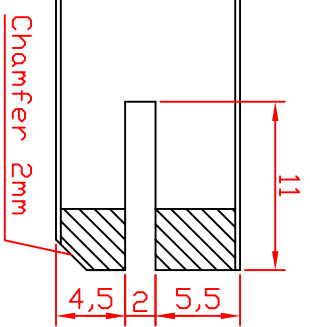

2:1

2:1

Surface side

Copyright of Oy Puucomp Ab, whose property this document remains. No part thereof may be disclosed, copied, duplicated or in other way made use of except with the approval of Oy Puucomp Ab

<p>Copyright of Oy Puucomp Ab, whose property this document remains. No part thereof may be disclosed, copied, duplicated or in other way made use of except with the approval of Oy Puucomp Ab</p>	<p>Name</p> <p>Puucomp</p> <p>the wood interior professionals</p>		<p>Product</p> <p>Interior panel</p>		<p>Tolerance</p>		<p>Prop.</p> <p>2:1</p>		<p>Author</p> <p>1.9.2011</p>		<p>PS</p>	
	<p>Edge profile</p> <p>P62</p>			<p>Interior panel</p>		<p>Chamfer 2mm</p>		<p>Inspect</p>		<p>Accept</p>		<p>Change</p>
<p>Drawing no.</p>				<p>Replacing</p>				<p>File name</p>				